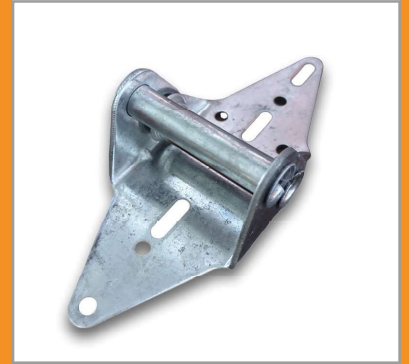

Drums
Pair - Commercial Lift Drum 12'
DRM-01

Drums
Pair - Residential Drums (Up to 8')
DRM-02

Hinges
11 GA #1 Hinge
HNG-11-01

Hinges
11 GA #2 Hinge
HNG-11-02

HARDWARE

Hinges
11 GA #3 Hinge
HNG-11-03

Hinges
11 GA #4 Hinge
HNG-11-04

Hinges
14 GA #1 Hinge
HNG-14-01

Hinges
14 GA #2 Hinge
HNG-14-02

Hinges
14 GA #3 Hinge
HNG-14-03

Hinges
14 GA #4 Hinge
HNG-14-04

Kit
Hardware Kit (No Flag/Jamb Brkt)
KIT-01

Kit
Hardware Kit - Complete
KIT-02