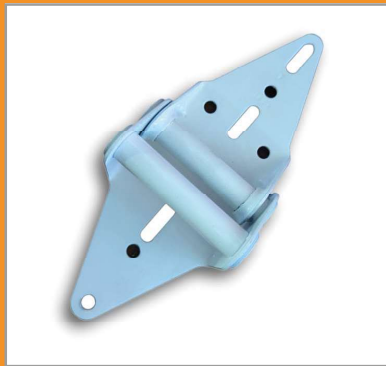

Hinges
14 GA #3 Hinge - White
WA-HNG-14-03