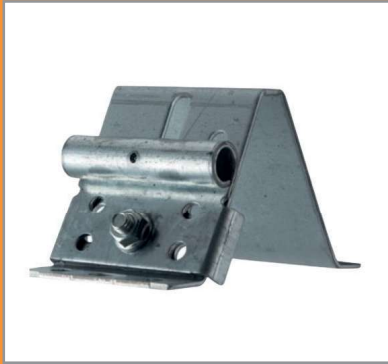

Openers and Accessories | Genie
 Opener 1055B - 3/4 HP w/battery backup
 OPN-G-03 | \$ 250.00

Openers and Accessories | Liftmaster
8160 w/battery backup - Head Only
OPN-L-01 | \$ 230.00

LiftMaster

Openers and Accessories | Liftmaster
Liftmaster- 7' Rail
OPN-L-02 | \$ 25.00

LiftMaster

Openers and Accessories | Liftmaster
Liftmaster- 8' Rail
OPN-L-03 | \$ 35.00

TITAN

HOME PRODUCTS

Hardware

www.titanhomeproducts.com

Hardware | Bearing
1" Steel Bearing
BRG-01 | \$ 3.00

Hardware | Brackets
Adjustable Operator Bracket 18-24
BRK-01 | \$ 17.00

Hardware | Brackets
Pair of BB-100 Bottom Brackets
BRK-02 | \$ 10.00

Hardware | Brackets
Junior Adjustable Top Fixture
BRK-03 | \$ 4.00

Hardware | Brackets
Mini Residential USA Spring Anchor Plate
BRK-04 | \$ 3.00

Hardware | Brackets
Pair - Comm. Bottom Brkt w/Pins and Keys
BRK-08 | \$ 20.00

Hardware | Brackets
Pair - Residential End Bearing Plates (3 3/8")
BRK-09 | \$ 10.00

Hardware | Bushing
1" Nylon Bushing
OTH-01 | \$ 1.00