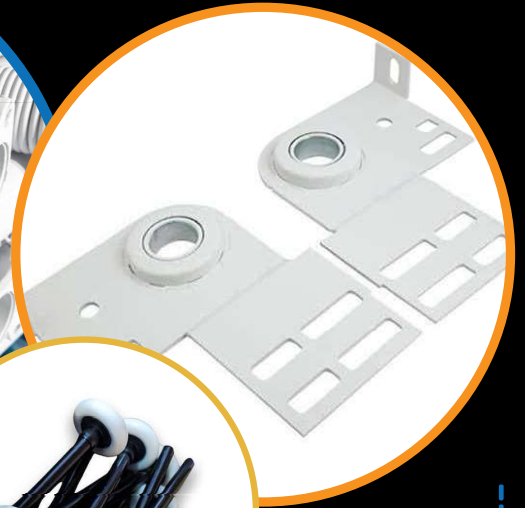

Color Coated Springs and Hardware

www.titanhomeproducts.com