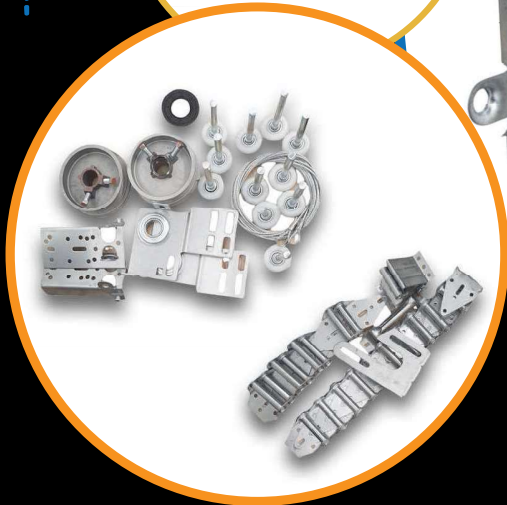

LiftMaster

Openers and Accessories | Liftmaster
Liftmaster- 8' Rail
OPN-L-03 | \$ 35.00

TITAN

HOME PRODUCTS

Hardware

www.titanhomeproducts.com

Hardware | Bearing
1" Steel Bearing
BRG-01 | \$ 3.00

Hardware | Brackets
Adjustable Operator Bracket 18-24
BRK-01 | \$ 17.00

Hardware | Brackets
Pair of BB-100 Bottom Brackets
BRK-02 | \$ 10.00

Hardware | Brackets
Junior Adjustable Top Fixture
BRK-03 | \$ 4.00

Hardware | Brackets
Mini Residential USA Spring Anchor Plate
BRK-04 | \$ 3.00