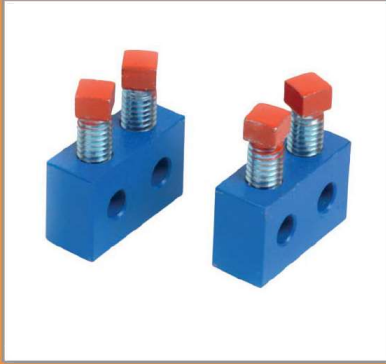

Hardware | Hinges
14 GA #4 Hinge
HNG-14-04 | \$ 5.00

Hardware | Kit
Hardware Kit (No Flag/Jamb Brackets)
KIT-01 | \$ 50.00

Hardware | Kit
Hardware Kit - Complete
KIT-02 | \$ 70.00

Hardware | Key/Lock
Keyed Lockset
KYL-02 | \$ 10.00

Hardware | Key/Lock
Keyed T Handle
KYL-03 | \$ 15.00

Hardware | Key/Lock
Spring Latch Set W/Sash Chain
LCK-01 | \$ 45.00

Hardware | Key/Lock
Universal Slide Lock
LCK-02 | \$ 5.00

Hardware | Other
1" Tube Coupling (Non Adj) - Black
OTH-02 | \$ 6.00

Hardware | Other
18" Residential Winding Bars (Pair)
OTH-04 | \$ 20.00

Hardware | Other
Premium Bottom Seal (per foot)
OTH-05 | \$ 1.00

Hardware | Other
End Covers - Orange Branded
OTH-06 | \$ 5.00

Hardware | Other
Spring Block Blue
OTH-12 | \$ 15.00