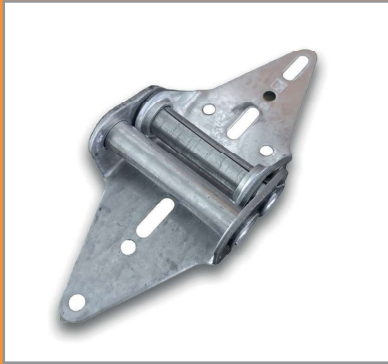

Hardware | Cables
8' Cable, 7x7 - Pair
CAB-04 | \$ 6.00

Hardware | Cones
Pair of Cones, 2" (RW, LW, SC x2)
CON-01 | \$ 10.00

Hardware | Cones
Pair of Cones, 3 3/4" (RW, LW, SC x2)
CON-02 | \$ 15.00

Hardware | Drums
Pair - Commercial Lift Drum 12'
DRM-01 | \$ 15.00

Hardware | Drums
Pair - Residential Drums (Up to 8')
DRM-02 | \$ 8.00

Hardware | Hinges
11 GA #1 Hinge
HNG-11-01 | \$ 4.00

Hardware | Hinges
11 GA #2 Hinge
HNG-11-02 | \$ 5.00

Hardware | Hinges
11 GA #3 Hinge
HNG-11-03 | \$ 5.00

Hardware | Hinges
11 GA #4 Hinge
HNG-11-04 | \$ 6.00

Hardware | Hinges
14 GA #1 Hinge
HNG-14-01 | \$ 3.00

Hardware | Hinges
14 GA #2 Hinge
HNG-14-02 | \$ 4.00

Hardware | Hinges
14 GA #3 Hinge
HNG-14-03 | \$ 4.00

Hardware | Hinges
14 GA #4 Hinge
HNG-14-04 | \$ 5.00

Hardware | Kit
Hardware Kit (No Flag/Jamb Brackets)
KIT-01 | \$ 50.00

Hardware | Kit
Hardware Kit - Complete
KIT-02 | \$ 70.00

Hardware | Key/Lock
Keyed Lockset
KYL-02 | \$ 10.00